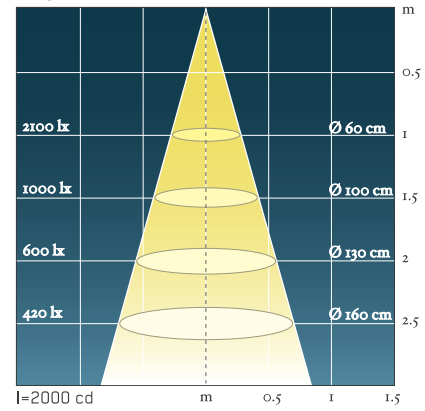

Photometric data SAX 200

fluorescent, PAR 38 - E27, 20W, 110°

halogen reflector, PAR 30 - E27, 100W, 30°

halogen reflector, PAR 30 - E27, 75W, 30°

LED reflector, HALOLED- E27, 12W -warm white, 40°

LED reflector, HALOLED- E27, 12W -warm white, 25°

Vertigo Bird

Tržaška cesta 222
 1000 Ljubljana, Slovenija
 t: +386 1 256 21 74
 f: +386 1 423 50 25
 vertigo@vertigo-bird.com
 www.vertigo-bird.com

Please note:

Tolerance on the values calculated from photometrics: ±15%
 Max. illuminance levels (lx) are measured on luminaire's axis