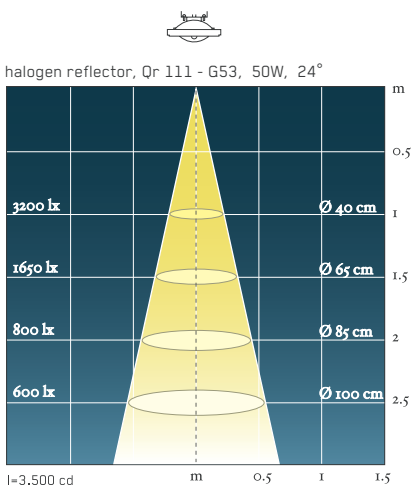

Photometric data SAX 285 / SAX 440

Vertigo Bird

Tržaška cesta 222
1000 Ljubljana, Slovenija
t: +386 1 256 21 74
f: +386 1 423 50 25
vertigo@vertigo-bird.com
www.vertigo-bird.com

Please note:

Tolerance on the values calculated from photometrics: ±15%
Max. illuminance levels (lx) are measured on luminaire's axis