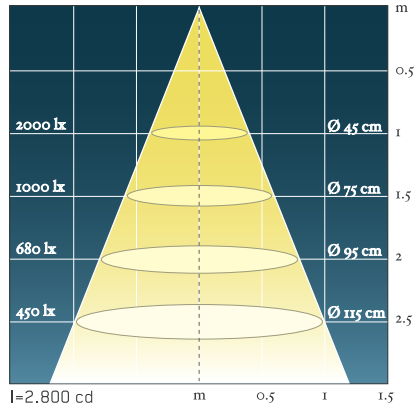

Photometric data SAX 285 / SAX 440

halogen reflector, Qr 111 - G53, 100W, 45°