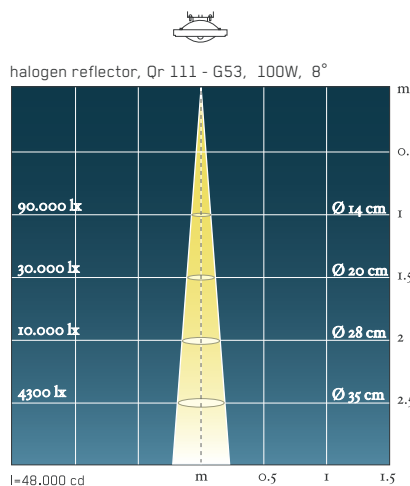

Photometric data SAX 285 / SAX 440

Vertigo Bird

Tržaška cesta 222
1000 Ljubljana, Slovenija
t: +386 1 256 21 74
f: +386 1 423 50 25
vertigo@vertigo-bird.com
www.vertigo-bird.com

Please note:

Tolerance on the values calculated from photometrics: ±15%
Max. illuminance levels (lx) are measured on luminaire's axis