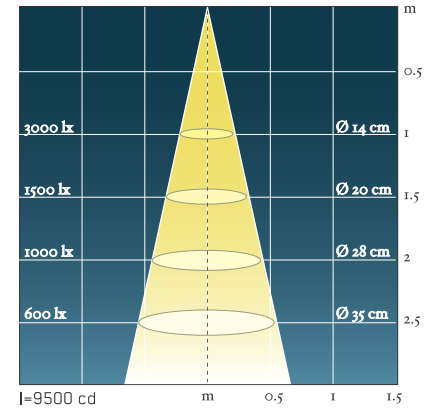

Photometric data SAX 285 / SAX 440

Vertigo Bird

Tržaška cesta 222
 1000 Ljubljana, Slovenija
 t: +386 1 256 21 74
 f: +386 1 423 50 25
 vertigo@vertigo-bird.com
 www.vertigo-bird.com

Please note:

Tolerance on the values calculated from photometrics: ±15%
 Max. illuminance levels (lx) are measured on luminaire's axis

Photometric data SAX 285 / SAX 440

halogen reflector, Qr 111 - G53, 100W, 45°

metal halide reflector, CDM-R 111, GX 8.5, 35W, 40°

metal halide reflector, CDM-R 111, GX 8.5, 35W, 24°

metal halide reflector, CDM-R 111, GX 8.5, 35W, 10°

Vertigo Bird

Tržaška cesta 222
 1000 Ljubljana, Slovenija
 t: +386 1 256 21 74
 f: +386 1 423 50 25
 vertigo@vertigo-bird.com
 www.vertigo-bird.com

Please note:

Tolerance on the values calculated from photometrics: ±15%
 Max. illuminance levels (lx) are measured on luminaire's axis