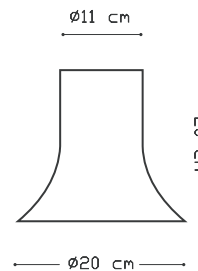

Specifications

Light source	E27 (PAR 30 halogen max.1x 100W or *PAR 38 1x20-23W Compact Fluorescent Lamp or HALOLED 12W)
Code	V01011 5111 / black V01011 5211 / white V01011 5011 / **CRC

* MEGAMAN reflector BR0620 / BR0623
** CRC - Custom standard RAL colour

Typology	ceiling lamp
Light emission	direct
Class	⊕
Installation	▽
IP rating	IP20
Certificate	CE ISO 9001