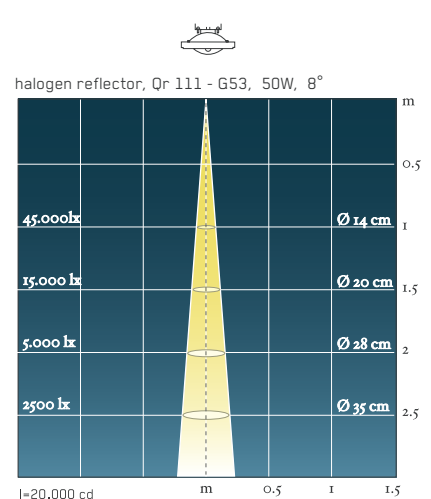

Photometric data SAX 285 / SAX 440

Vertigo Bird

Tržaška cesta 222
1000 Ljubljana, Slovenija
t: +386 1 256 21 74
f: +386 1 423 50 25
vertigo@vertigo-bird.com
www.vertigo-bird.com

Please note:

Tolerance on the values calculated from photometrics: ±15%
Max. illuminance levels (lx) are measured on luminaire's axis