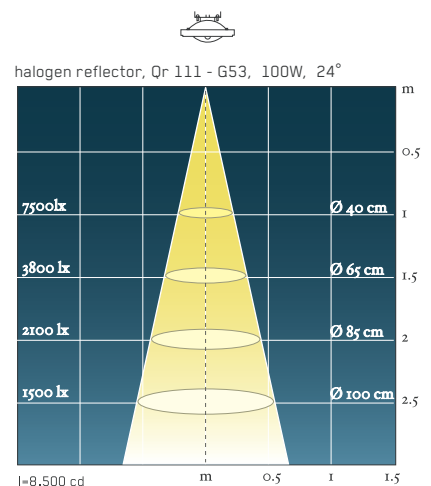

Photometric data SAX 285 / SAX 440

Vertigo Bird

Tržaška cesta 222
1000 Ljubljana, Slovenija
t: +386 1 256 21 74
f: +386 1 423 50 25
vertigo@vertigo-bird.com
www.vertigo-bird.com

Please note:

Tolerance on the values calculated from photometrics: ±15%
Max. illuminance levels (lx) are measured on luminaire's axis