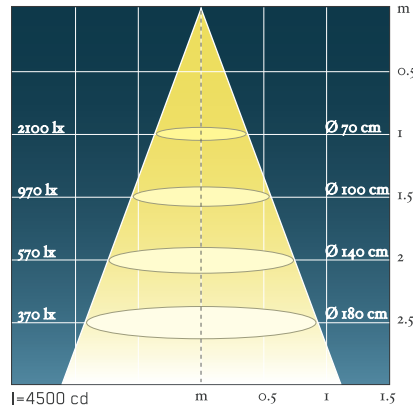

metal halide reflector, CDM-R 111, GX 8.5, 35W, 40°