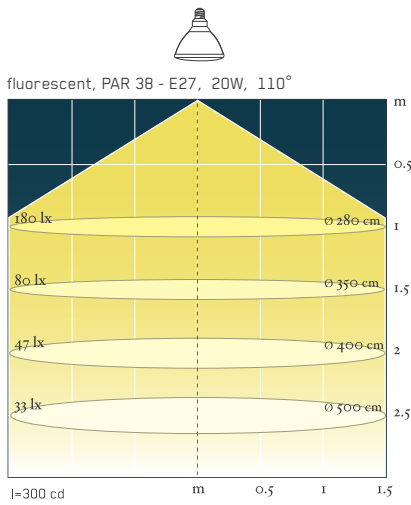

Photometric data SAX 285 / SAX 440

Vertigo Bird

Tržaška cesta 222
1000 Ljubljana, Slovenija
t: +386 1 256 21 74
f: +386 1 423 50 25
vertigo@vertigo-bird.com
www.vertigo-bird.com

Please note:

Tolerance on the values calculated from photometrics: ±15%
Max. illuminance levels (lx) are measured on luminaire's axis