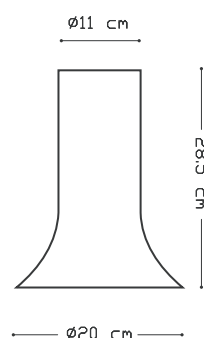

SAX 285

Design: Alain Monnens

Ceiling lamp

CHOOSE YOUR OWN COLOUR!

Lamps from the Sax family represent an alternative to all surfacemounted downlighters. Its 26 different variations cover the entire spectrum of lighting-design requirements. The choice of different light sources means that this model also boasts a wide range of applications. Following the latest trends in energy efficiency, Sax offers a choice of five different light sources in seven different variations, from 12V or 230V spots for mood lighting to fluorescents for general lighting purposes.

Sax comes in three standard lengths and two standard colours: black and white. As a special feature, custom-made colours are available based on the RAL colour scheme. Choose your colour and jazz up your space with the Sax lamp, and let the light flow like music into the room. Ready to play?

Material: aluminium

Colours: white, black, CRC (Custom Standard RAL Colour)

Vertigo Bird

Tržaška cesta 222
1000 Ljubljana, Slovenija
t: +386 1 256 21 74
f: +386 1 423 50 25
vertigo@vertigo-bird.com
www.vertigo-bird.com

Specifications

Light source	E27 (PAR 30 halogen max. 1x 100W or *PAR 38 1x20-23W Compact Fluorescent Lamp or HALOLED 12W)
Code	V01011 5112 / black V01011 5212 / white V01011 5012 / **CRC
Light source	G53, QR-111 max. 1x100w
Code	V01011 5122 / black V01011 5222 / white V01011 5022 / **CRC
Light source	GX 8.5, CDM-R 111 1x35W
Code	V01011 5132 / black V01011 5232 / white V01011 5032 / **CRC
Typology	ceiling lamp
Light emission	direct
Class	⊕
Installation	▽
IP rating	IP20
Certificate	CE ISO 9001

* MEGAMAN reflector BR0620 / BR0623
** CRC - Custom standard RAL colour