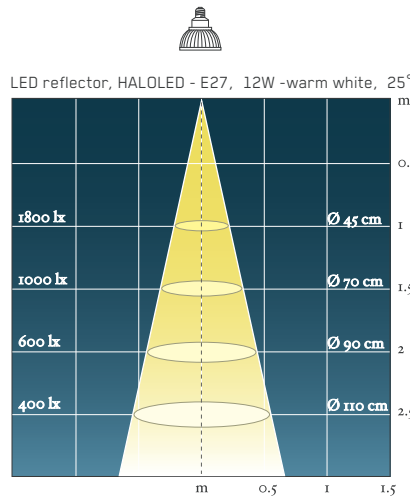

Photometric data SAX 285 / SAX 440

Vertigo Bird

Tržaška cesta 222
1000 Ljubljana, Slovenija
t: +386 1 256 21 74
f: +386 1 423 50 25
vertigo@vertigo-bird.com
www.vertigo-bird.com

Please note:

Tolerance on the values calculated from photometrics: ±15%
Max. illuminance levels (lx) are measured on luminaire's axis