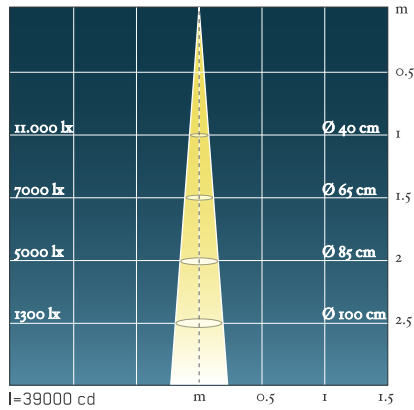

Photometric data SAX 285 / SAX 440

Vertigo Bird

Tržaška cesta 222
 1000 Ljubljana, Slovenija
 t: +386 1 256 21 74
 f: +386 1 423 50 25
 vertigo@vertigo-bird.com
 www.vertigo-bird.com

Please note:

Tolerance on the values calculated from photometrics: ±15%
 Max. illuminance levels (lx) are measured on luminaire's axis

Photometric data SAX 285 / SAX 440

halogen reflector, Qr 111 - G53, 100W, 45°

metal halide reflector, CDM-R 111, GX 8.5, 35W, 40°

metal halide reflector, CDM-R 111, GX 8.5, 35W, 24°

metal halide reflector, CDM-R 111, GX 8.5, 35W, 10°