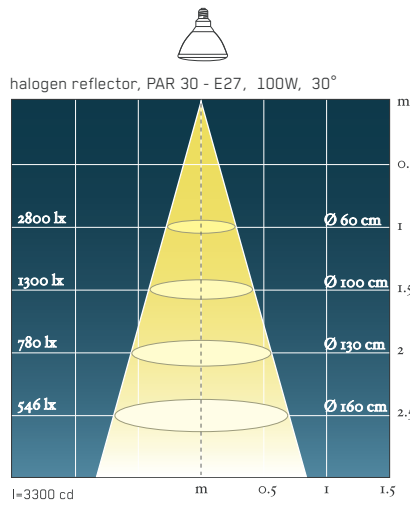

Photometric data SAX 285 / SAX 440

Vertigo Bird

Tržaška cesta 222
1000 Ljubljana, Slovenija
t: +386 1 256 21 74
f: +386 1 423 50 25
vertigo@vertigo-bird.com
www.vertigo-bird.com

Please note:

Tolerance on the values calculated from photometrics: ±15%
Max. illuminance levels (lx) are measured on luminaire's axis