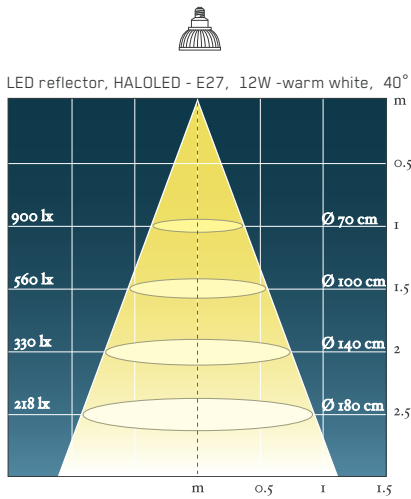

Photometric data SAX 285 / SAX 440

Vertigo Bird

Tržaška cesta 222
1000 Ljubljana, Slovenija
t: +386 1 256 21 74
f: +386 1 423 50 25
vertigo@vertigo-bird.com
www.vertigo-bird.com

Please note:

Tolerance on the values calculated from photometrics: ±15%
Max. illuminance levels (lx) are measured on luminaire's axis