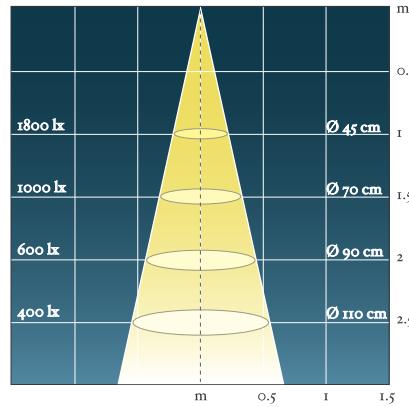

Photometric data SAX 200

fluorescent, PAR 38 - E27, 20W, 110°

halogen reflector, PAR 30 - E27, 100W, 30°

halogen reflector, PAR 30 - E27, 75W, 30°

LED reflector, HALOLED- E27, 12W -warm white, 40°

LED reflector, HALOLED- E27, 12W -warm white, 25°

Vertigo Bird

Tržaška cesta 222
 1000 Ljubljana, Slovenija
 t: +386 1 256 21 74
 f: +386 1 423 50 25
 vertigo@vertigo-bird.com
 www.vertigo-bird.com

Please note:

Tolerance on the values calculated from photometrics: ±15%
 Max. illuminance levels (lx) are measured on luminaire's axis