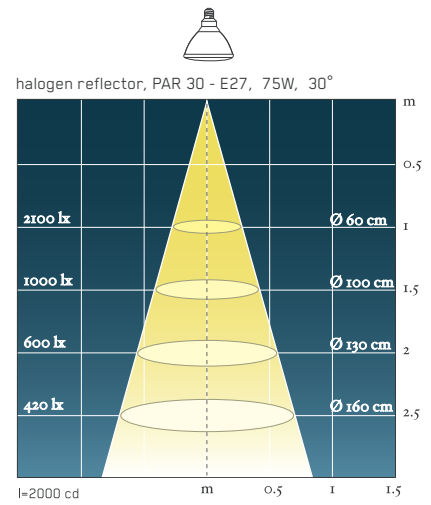

Photometric data SAX 285 / SAX 440

Vertigo Bird

Tržaška cesta 222
1000 Ljubljana, Slovenija
t: +386 1 256 21 74
f: +386 1 423 50 25
vertigo@vertigo-bird.com
www.vertigo-bird.com

Please note:

Tolerance on the values calculated from photometrics: ±15%
Max. illuminance levels (lx) are measured on luminaire's axis